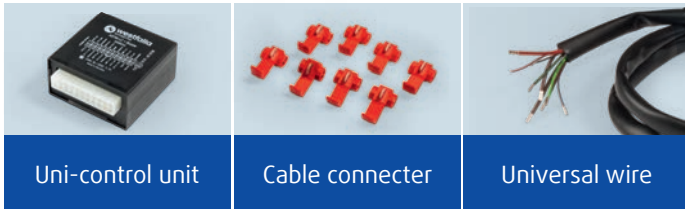

Uni-control unit

Cable connector

Universal wire

Note: Depending on the manufacturer/model, installation can take more time than with vehicle specific wiring kits (example: measuring of light functions).

Vehicle specific wiring kits