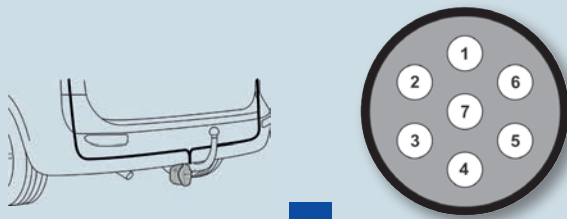

7-pin wiring kits

This wiring kit is the economic model with basic lighting functions for the trailer:

- Rear lights
- Brake lights
- Turn signal lights
- Rear fog light
- Trailer turn signal light control

Connecting a permanent positive or charging line for additional functions in the trailer, and the (legally re-quired) reverse light function with a cycle carrier, is not possible.

13-pin wiring kits

The 13-pin kit provides the option for further convenient functions such as lights in the trailer, refrigerator operation or reverse light with a cycle carrier:

1. Rear lights
   - Brake lights
   - Turn signal lights
   - Rear fog light
   - Trailer turn signal light control
2. +
3. Reverse light
   - Permanent positive line
   - Charging line

This equips you for all situations from the start.