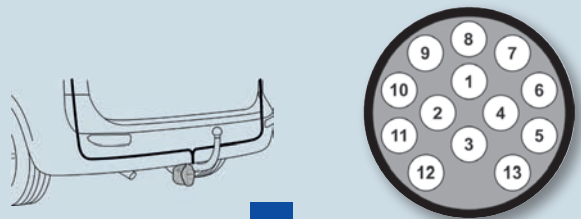

7-pin wiring kits

This wiring kit is the economic model with basic lighting functions for the trailer:

- Rear lights
- Brake lights
- Turn signal lights
- Rear fog light
- Trailer turn signal light control

Connecting a permanent positive or charging line for additional functions in the trailer, and the (legally re-quired) reverse light function with a cycle carrier, is not possible.

13-pin wiring kits

The 13-pin kit provides the option for further convenient functions such as lights in the trailer, refrigerator operation or reverse light with a cycle carrier:

1. Rear lights
   - Brake lights
   - Turn signal lights
   - Rear fog light
   - Trailer turn signal light control
2. +
3. Reverse light
   - Permanent positive line
   - Charging line

This equips you for all situations from the start.